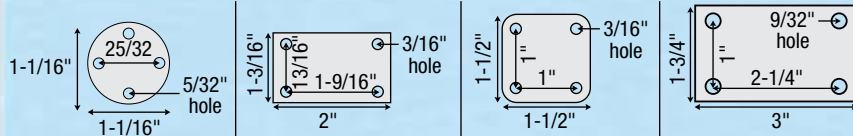

For Brake add -B to end of part number (3" diameter models only). Swivel radius 2-5/16".

To order include fastener code.
Example:
PNA22**101**BB.